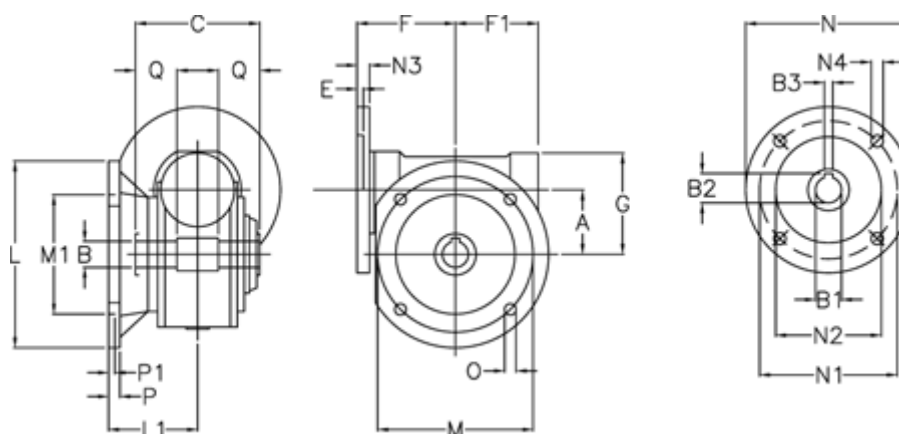

# Data Sheet

Article number: 3902185007540

Description: Worm gear  
VF 185-FC1-7-100B5, without lubrication

## Measures

A	= 185.4	F1	= 205	N2	= 180
B	= 60 H7	G	= 267	N3	= 16
B1 E7	= 28	L	= 400	N4	= 13
B2	= 31.3	L1	= 155.5	O	= 22
B3 H9	= 8	M	= 350	P	= 22
C	= 190	M1	= 280	P1	= 13
E	= 4	N	= 250	Q	= 65
F	= 217	N1	= 215		